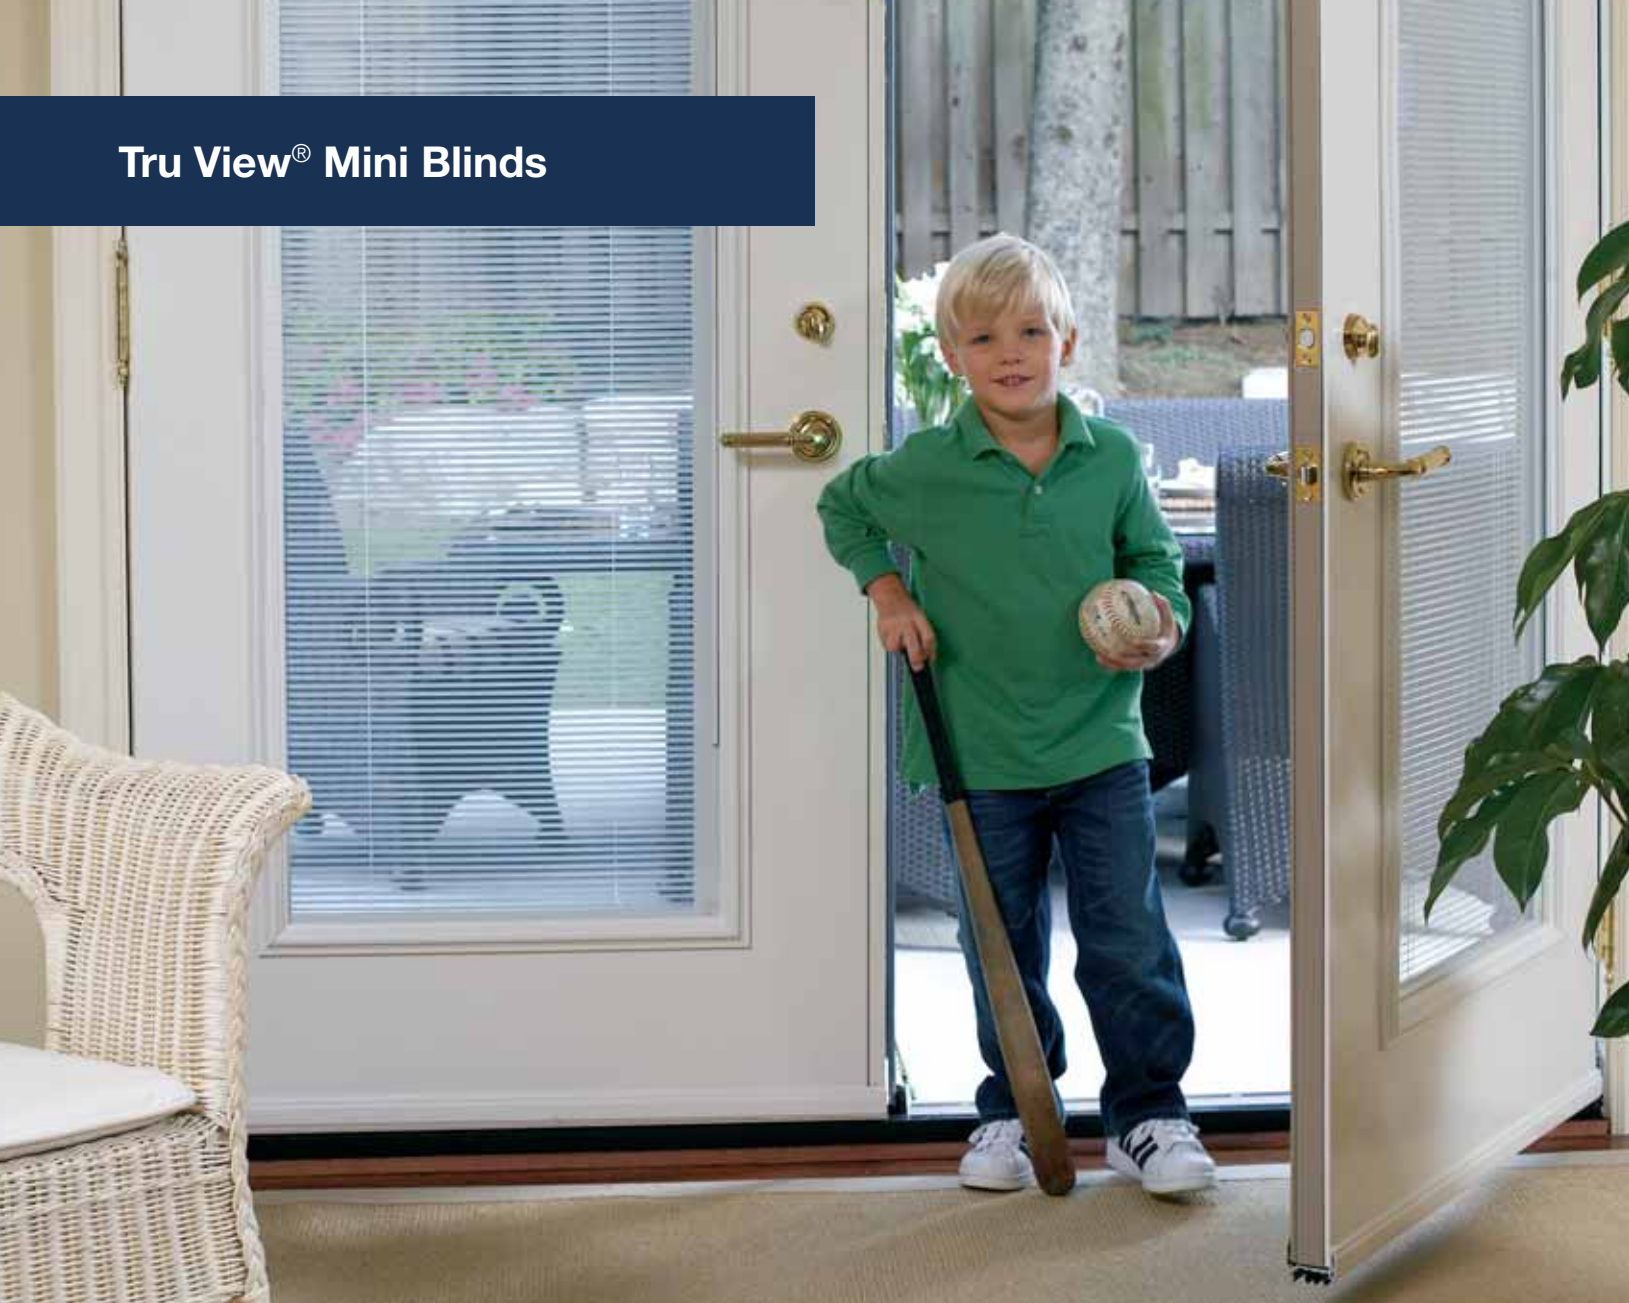

Tru View® Mini Blinds

The ultimate
in privacy

RAISE LOWER & TILT

Tru View Mini Blinds are a dust-free solution that is built in between clear insulated glass. Blinds can easily be adjusted to allow just the right amount of light and privacy, so you can enjoy the privacy without the cleaning. And with no more cumbersome cords you can rest easy knowing that your blinds are as beautiful as they are safe for children.